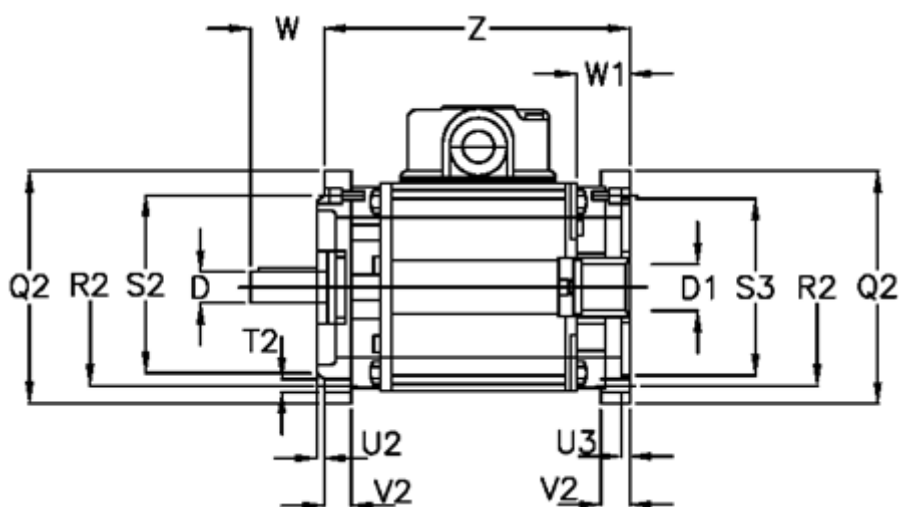

Article number: 4580707125

Description: Brake-Clutch combination  
NFF 07-71-EH-B14

## Measures

D = 14	U2 = 2.5
D1 = 14	U3 = 3.0
Q2 = 105	V2 = 14
R2 = 85	W = 30
S2 = 70	W1 = 31
S3 = 70	Z = 137
T2 = M6	
T3 = 7	